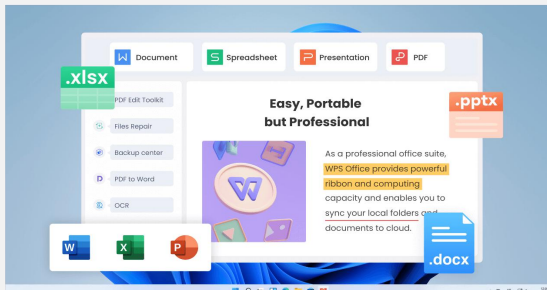

WPS Office

All-In-One Complete Office Suite With PDF Editor

WPS Office Professional for Windows

- Complete Office Suite for Docs, Sheets, Slides And PDFs.
- 100% Compatible With Microsoft Office File Format
- PDF Editor - PDF Convert to Word, Excel, PowerPoint, PDF Editing, Split & Merge, Compress, Fill and Sign.
- 56 Office File Formats Supported.
- Free 24 hours Online Tutorial-WPS Academy

COST SAVING

At least 50% Of Your Office Application Cost

Writer

SpreadSheet

Presentation

PDF Editor

WPS Office is a lightweight, feature-rich comprehensive office suite with high compatibility. As a handy and professional office software, WPS Office allows you to edit files in Writer, Presentation, Spreadsheet, and PDF to improve your work efficiency.

Compatible With All Microsoft Office File

All-in-One Interface

Alternative to Adobe Acrobat

1. PDF Editing
2. PDF Convert to Word/Excel/PowerPoint
3. Create PDF Signature
4. Compress PDF files
5. Split & Merge Function in PDF
6. Organise PDFs
7. PDF Encryption
8. Customise Watermark, Stamping Chop